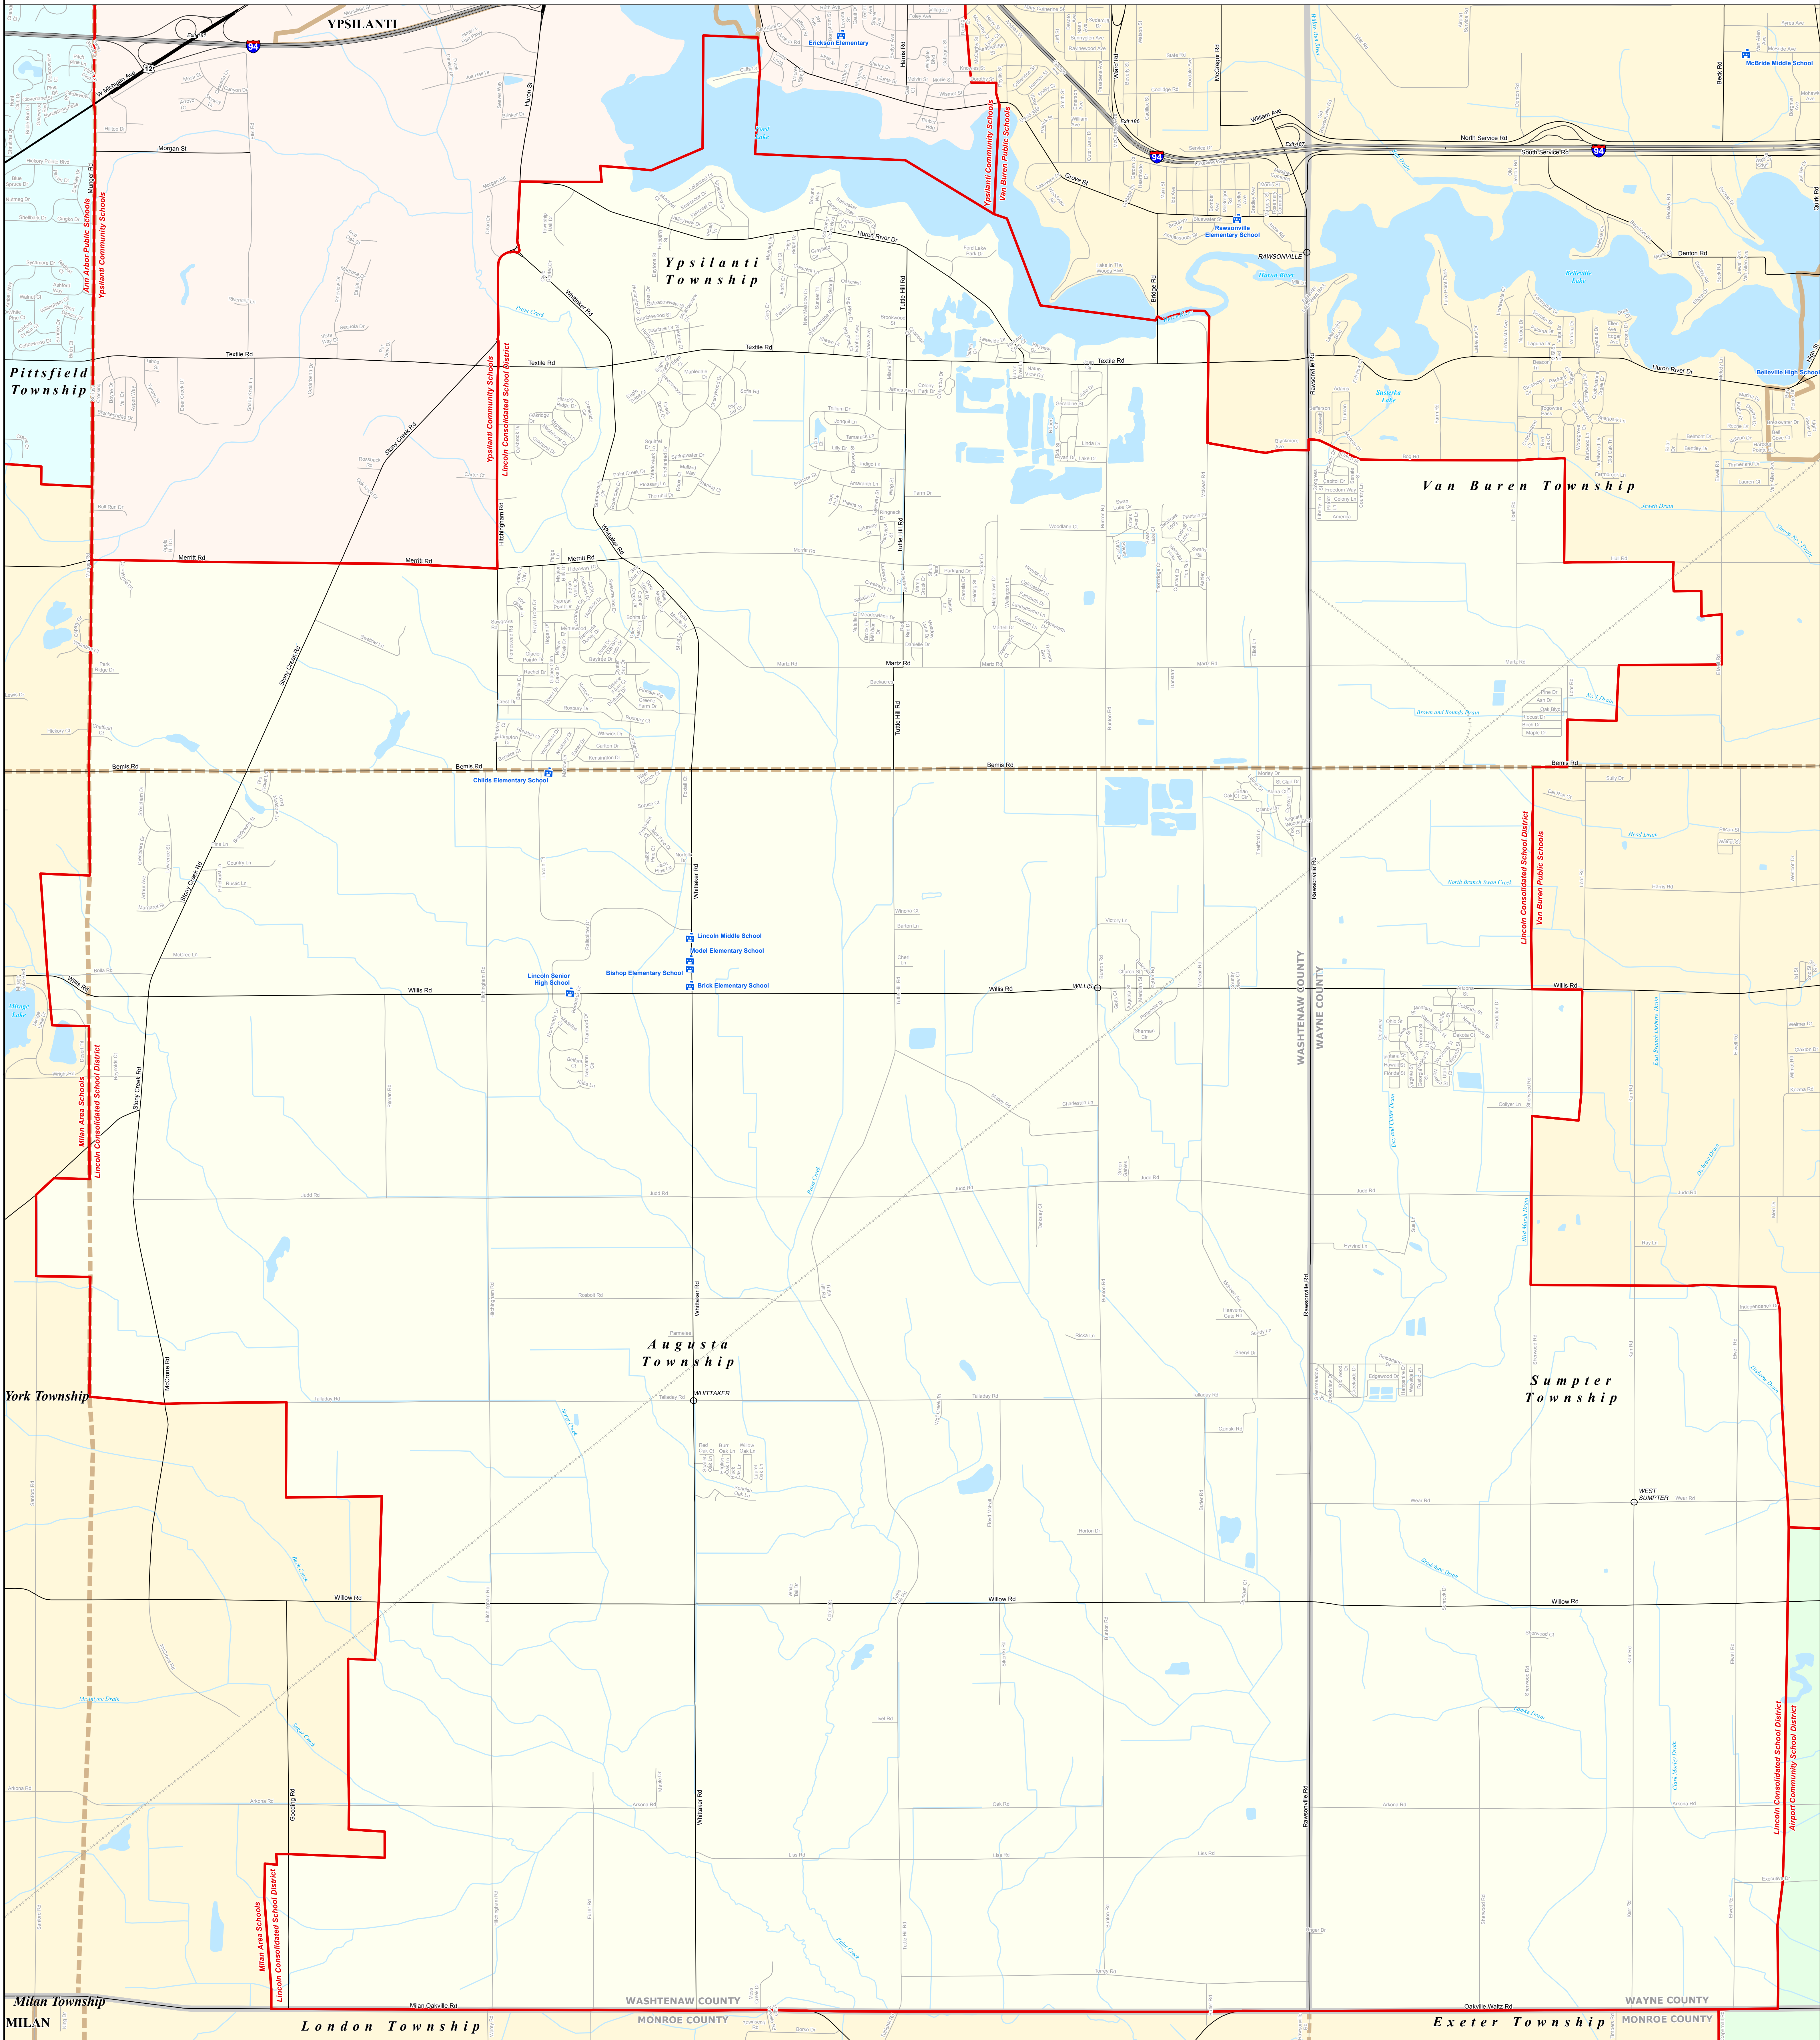

LINCOLN CONSOLIDATED SCHOOL DISTRICT

Washtenaw ISD

0 0.25 0.5 1 Miles

*Note: Non K-12 School Districts identified with Asterisk (*) in Name

11/14/13

Legend - School District - County - City - Township - Village - Census Designated Place	- Unincorporated Place - School - Freeway - Primary Road - Local Road	- Railroad - Water Feature - River, Stream, or Drain

Source: Michigan Geographic Framework, v13a